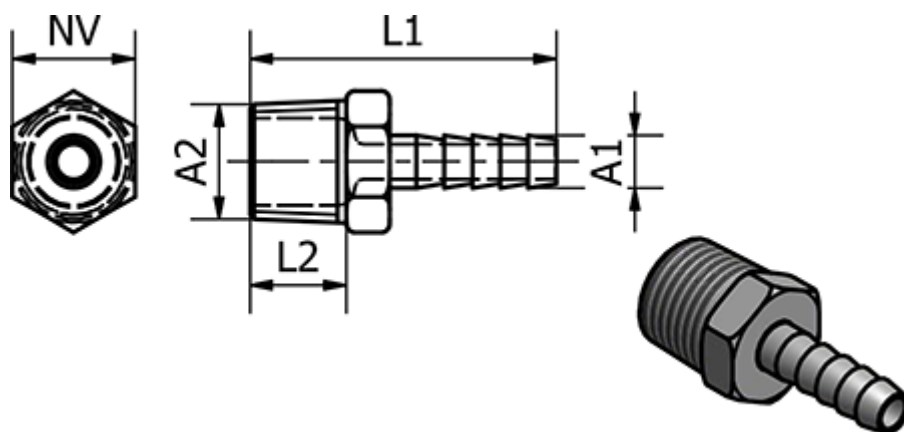

Data Sheet

Article number: 586239101

Description: Tube Connector 239.101, Ø6 - R 1/8"
Nickel-plated brass

Measures

Ext. Hose Diameter A1	= 6
L1	= 31.5
L2	= 8
NV	= 12
Thread A2	= R 1/8"